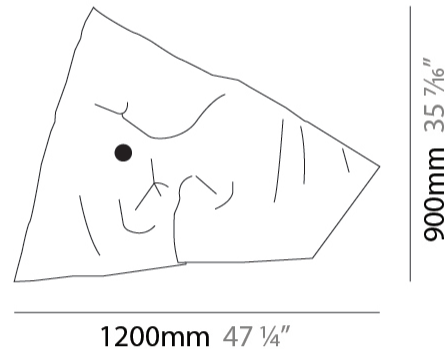

ZONA D'OMBRA SURFACE

D132185-

base number Finish
Options

PROJECT
TYPE
SPECIFIER
QUANTITY
DATE

1. To build a product code in our configurator select the specify button on the base model # product page
2. To build a manual product code on this datasheet choose from the options listed below in blue font and add the suffix to the base model #

GENERAL

Series: Zona D'ombra
Partner: Knikerboker
Division: Design
Installation: Surface
Product Type: Wall Surface
Mounting Location: Wall
Light Distribution: Indirect

PHYSICAL

Shape: Abstract
Length (mm): 1200
Length (in): 17 1/4
Width (mm): 230 - 260
Width (in): 9 1/16
Height (mm): 900
Height (in): 35 7/16
Fixture Finish: EWH / EBK / MAN / COF / PRD / EBN / SAH / CHA / APK / SLF / GLF / CLF / BRL
Fixture Material: Aluminum

ELECTRICAL

Lamp Type: LED
Input Wattage (W): 14
Dimming: Non-Dimming / Phase Dimming (120vac Only)
Driver Included: Yes
Driver Location: Integrated
Driver Type: Constant Current - Universal
Driver Class: Class 2
Input Voltage (V): 120 - 277
Constant Current (MA): 350

LED

Color Temperature (°K): 3000
Max. Delivered Lumen (lm): 2900
CRI: >85 CRI
Lamp Life (hrs): 50000

OPTICAL

Adjustability: Tilt 90°

RATINGS AND CERTIFICATIONS

Certified By: Certified for North American Standards
IP rating: IP20