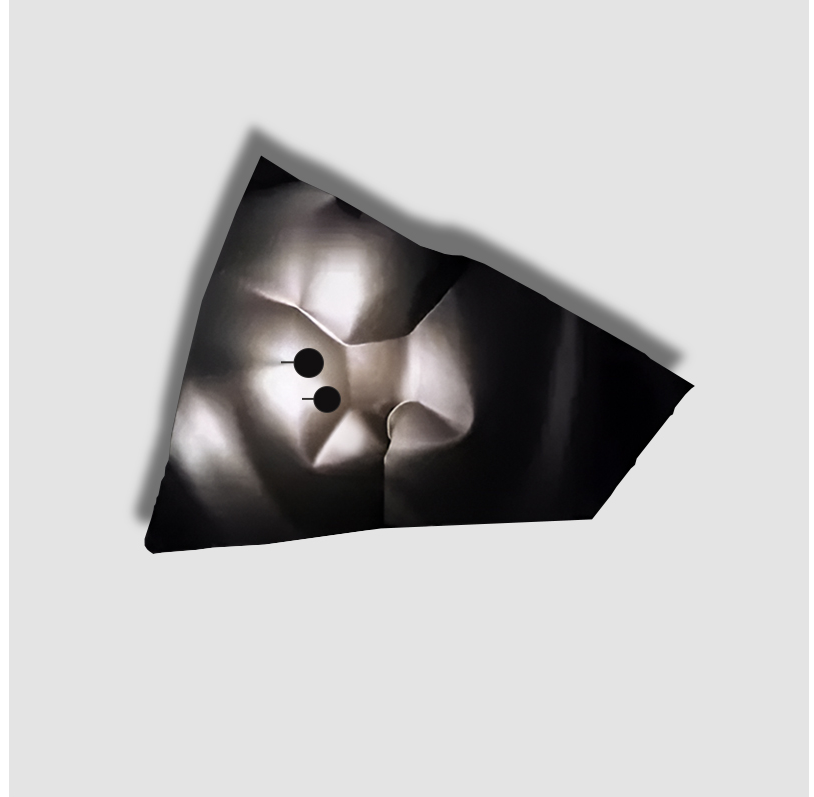

PROJECT
TYPE
SPECIFIER
QUANTITY
DATE

ZONA D'OMBRA SURFACE

D132186-

base number   Finish
Options

1. To build a product code in our configurator select the specify button on the base model # product page
2. To build a manual product code on this datasheet choose from the options listed below in blue font and add the suffix to the base model #

GENERAL

Series: Zona D'ombra
Partner: Knikerboker
Division: Design
Installation: Surface
Product Type: Wall Surface
Mounting Location: Wall
Light Distribution: Indirect

PHYSICAL

Shape: Abstract
Length (mm): 1200
Length (in): 17 1/4
Width (mm): 230 - 260
Width (in): 9 1/16
Height (mm): 900
Height (in): 35 7/16
Fixture Finish: EWH / EBK / MAN / COF / PRD / EBN / SAH / CHA / APK / SLF / GLF / CLF / BRL
Fixture Material: Aluminum

ELECTRICAL

Input Wattage (W): 28
Dimming: Non-Dimming / Phase Dimming (120vac Only)
Driver Included: No
Driver Location: Remote
Driver Type: Constant Current - Universal
Driver Class: Class 2
Input Voltage (V): 120 - 277
Constant Current (MA): 350

LED

Color Temperature (°K): 3000
Max. Delivered Lumen (lm): 3900
CRI: >85 CRI
Lamp Life (hrs): 50000

OPTICAL

Adjustability: Tilt 90°

RATINGS AND CERTIFICATIONS

Certified By: Certified for North American Standards
IP rating: IP20