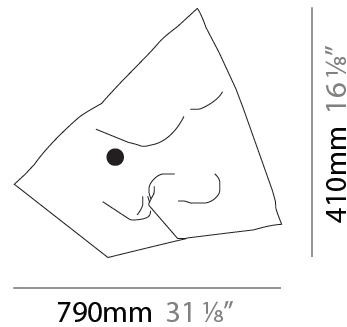

GENERAL

Series: Zona D'ombra
 Partner: Knikerboker
 Division: Design
 Installation: Surface
 Product Type: Wall Surface
 Mounting Location: Wall
 Light Distribution: Indirect

PHYSICAL

Shape: Abstract
 Length (mm): 790
 Length (in): 31 1/8
 Width (mm): 230 - 260
 Width (in): 9 1/16
 Height (mm): 410
 Height (in): 16 1/8
 Fixture Finish: EWH / EBK / MAN / COF / PRD / EBN / SAH / CHA / APK / SLF / GLF / CLF / BRL
 Fixture Material: Aluminum

LED

Color Temperature (°K): 3000
 Max. Delivered Lumen (lm): 2900
 CRI: >85 CRI
 Lamp Life (hrs): 50000

OPTICAL

Adjustability: Tilt 90°

RATINGS AND CERTIFICATIONS

Certified By: Certified for North American Standards
 IP rating: IP20

GENERAL

Series: Zona D'ombra
 Partner: Knikerboker
 Division: Design
 Installation: Surface
 Product Type: Wall Surface
 Mounting Location: Wall
 Light Distribution: Indirect

PHYSICAL

Shape: Abstract
 Length (mm): 1080
 Length (in): 42 1/2
 Width (mm): 230 - 260
 Width (in): 9 1/16
 Height (mm): 920
 Height (in): 36 1/4
 Fixture Finish: EWH / EBK / MAN / COF / PRD / EBN / SAH / CHA / APK / SLF / GLF / CLF / BRL
 Fixture Material: Aluminum