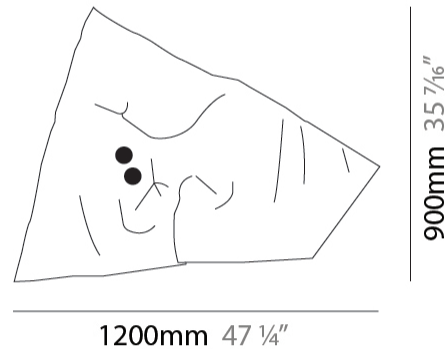

PROJECT
TYPE
SPECIFIER
QUANTITY
DATE

ZONA D'OMBRA SURFACE

D132186-

base number   Finish
Options

1. To build a product code in our configurator select the specify button on the base model # product page
2. To build a manual product code on this datasheet choose from the options listed below in blue font and add the suffix to the base model #

GENERAL

Series: Zona D'ombra
Partner: Knikerboker
Division: Design
Installation: Surface
Product Type: Wall Surface
Mounting Location: Wall
Light Distribution: Indirect

PHYSICAL

Shape: Abstract
Length (mm): 1200
Length (in): 17 1/4
Width (mm): 230 - 260
Width (in): 9 1/16
Height (mm): 900
Height (in): 35 7/16
Fixture Finish: EWH / EBK / MAN / COF / PRD / EBN / SAH / CHA / APK / SLF / GLF / CLF / BRL
Fixture Material: Aluminum

ELECTRICAL

Input Wattage (W): 28
Dimming: Non-Dimming / Phase Dimming (120vac Only)
Driver Included: No
Driver Location: Remote
Driver Type: Constant Current - Universal
Driver Class: Class 2
Input Voltage (V): 120 - 277
Constant Current (MA): 350

LED

Color Temperature (°K): 3000
Max. Delivered Lumen (lm): 3900
CRI: >85 CRI
Lamp Life (hrs): 50000

OPTICAL

Adjustability: Tilt 90°

RATINGS AND CERTIFICATIONS

Certified By: Certified for North American Standards
IP rating: IP20