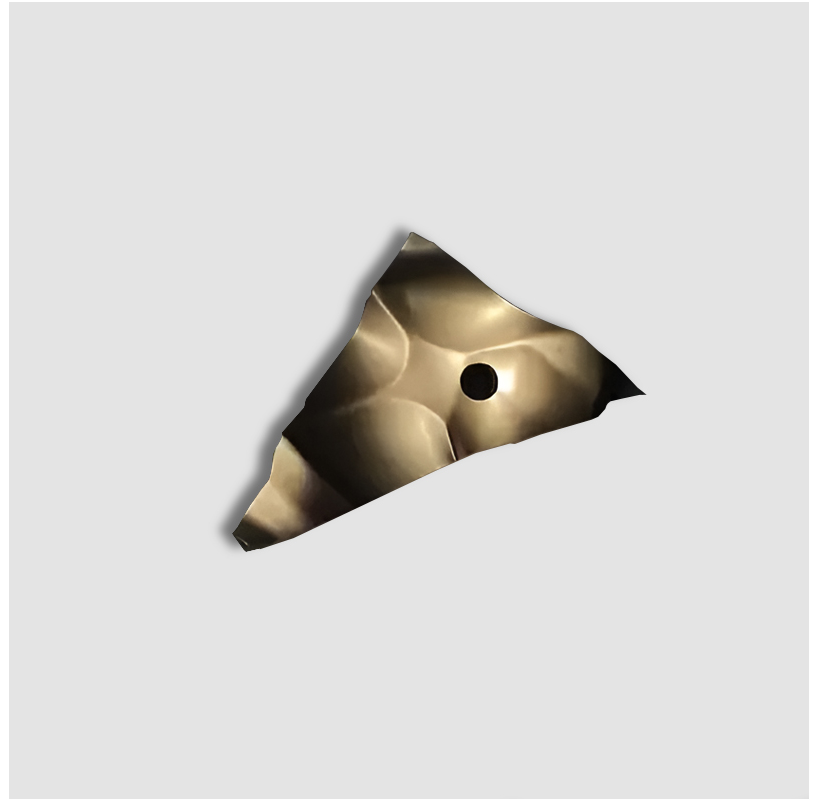

PROJECT	_____
TYPE	_____
SPECIFIER	_____
QUANTITY	_____
DATE	_____

ZONA D'OMBRA SURFACE

D132182-

base number   Finish
Options

1. To build a product code in our configurator select the specify button on the base model # product page
2. To build a manual product code on this datasheet choose from the options listed below in blue font and add the suffix to the base model #

GENERAL

Series: Zona D'ombra
Partner: Knikerboker
Division: Design
Installation: Surface
Product Type: Wall Surface
Mounting Location: Wall
Light Distribution: Indirect

PHYSICAL

Shape: Abstract
Length (mm): 790
Length (in): 31 1/8
Width (mm): 230 - 260
Width (in): 9 1/16
Height (mm): 410
Height (in): 16 1/8
Fixture Finish: EWH / EBK / MAN / COF / PRD / EBN / SAH / CHA / APK / SLF / GLF / CLF / BRL
Fixture Material: Aluminum

ELECTRICAL

Lamp Type: LED
Input Wattage (W): 14
Dimming: Non-Dimming / Phase Dimming (120vac Only)
Driver Included: Yes
Driver Location: Integrated
Driver Type: Constant Current - Universal
Driver Class: Class 2
Input Voltage (V): 120 - 277
Constant Current (MA): 350

LED

Color Temperature (°K): 3000
Max. Delivered Lumen (lm): 2900
CRI: >85 CRI
Lamp Life (hrs): 50000

OPTICAL

Adjustability: Tilt 90°

RATINGS AND CERTIFICATIONS

Certified By: Certified for North American Standards
IP rating: IP20