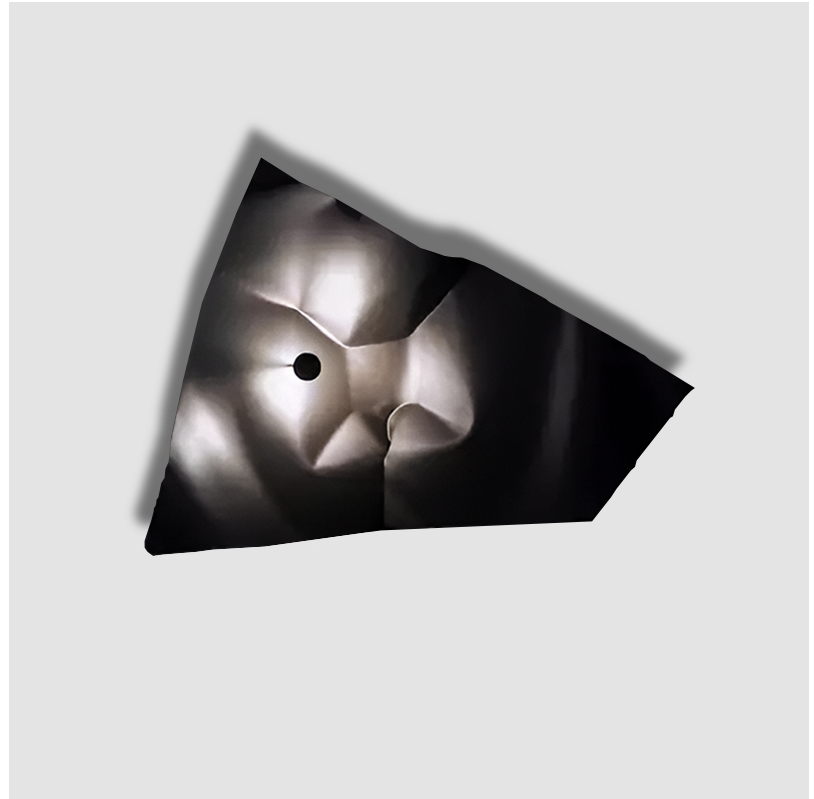

ZONA D'OMBRA SURFACE

D132185-

base number Finish
Options

PROJECT
TYPE
SPECIFIER
QUANTITY
DATE

1. To build a product code in our configurator select the specify button on the base model # product page
2. To build a manual product code on this datasheet choose from the options listed below in blue font and add the suffix to the base model #

GENERAL

Series: Zona D'ombra
Partner: Knikerboker
Division: Design
Installation: Surface
Product Type: Wall Surface
Mounting Location: Wall
Light Distribution: Indirect

PHYSICAL

Shape: Abstract
Length (mm): 1200
Length (in): 17 1/4
Width (mm): 230 - 260
Width (in): 9 1/16
Height (mm): 900
Height (in): 35 7/16
Fixture Finish: EWH / EBK / MAN / COF / PRD / EBN / SAH / CHA / APK / SLF / GLF / CLF / BRL
Fixture Material: Aluminum

ELECTRICAL

Lamp Type: LED
Input Wattage (W): 14
Dimming: Non-Dimming / Phase Dimming (120vac Only)
Driver Included: Yes
Driver Location: Integrated
Driver Type: Constant Current - Universal
Driver Class: Class 2
Input Voltage (V): 120 - 277
Constant Current (MA): 350

LED

Color Temperature (°K): 3000
Max. Delivered Lumen (lm): 2900
CRI: >85 CRI
Lamp Life (hrs): 50000

OPTICAL

Adjustability: Tilt 90°

RATINGS AND CERTIFICATIONS

Certified By: Certified for North American Standards
IP rating: IP20