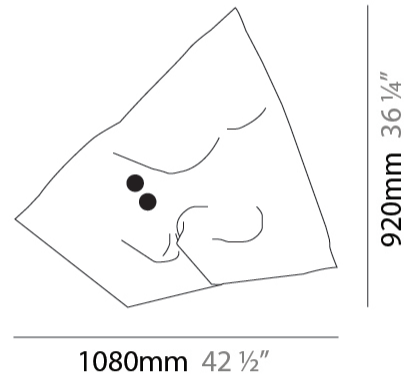

GENERAL

Series: Zona D'ombra
 Partner: Knikerboker
 Division: Design
 Installation: Surface
 Product Type: Wall Surface
 Mounting Location: Wall
 Light Distribution: Indirect

PHYSICAL

Shape: Abstract
 Length (mm): 790
 Length (in): 31 1/8
 Width (mm): 230 - 260
 Width (in): 9 1/16
 Height (mm): 410
 Height (in): 16 1/8
 Fixture Finish: EWH / EBK / MAN / COF / PRD / EBN / SAH / CHA / APK / SLF / GLF / CLF / BRL
 Fixture Material: Aluminum

GENERAL

Series: Zona D'ombra
 Partner: Knikerboker
 Division: Design
 Installation: Surface
 Product Type: Wall Surface
 Mounting Location: Wall
 Light Distribution: Indirect

PHYSICAL

Shape: Abstract
 Length (mm): 1080
 Length (in): 42 1/2
 Width (mm): 230 - 260
 Width (in): 9 1/16
 Height (mm): 920
 Height (in): 36 1/4
 Fixture Finish: EWH / EBK / MAN / COF / PRD / EBN / SAH / CHA / APK / SLF / GLF / CLF / BRL
 Fixture Material: Aluminum

LED

Color Temperature (°K): 3000
 Max. Delivered Lumen (lm): 3900
 CRI: >85 CRI
 Lamp Life (hrs): 50000

OPTICAL

Adjustability: Tilt 90°

RATINGS AND CERTIFICATIONS

Certified By: Certified for North American Standards
 IP rating: IP20