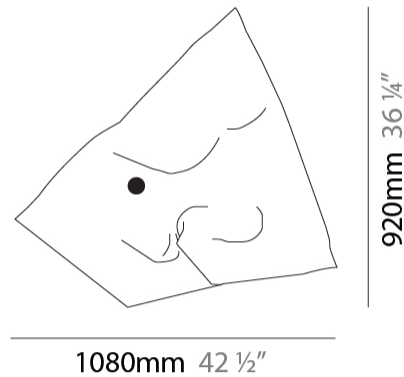

GENERAL

Series: Zona D'ombra
 Partner: Knikerboker
 Division: Design
 Installation: Surface
 Product Type: Wall Surface
 Mounting Location: Wall
 Light Distribution: Indirect

PHYSICAL

Shape: Abstract
 Length (mm): 790
 Length (in): 31 1/8
 Width (mm): 230 - 260
 Width (in): 9 1/16
 Height (mm): 410
 Height (in): 16 1/8
 Fixture Finish: EWH / EBK / MAN / COF / PRD / EBN / SAH / CHA / APK / SLF / GLF / CLF / BRL
 Fixture Material: Aluminum

GENERAL

Series: Zona D'ombra
 Partner: Knikerboker
 Division: Design
 Installation: Surface
 Product Type: Wall Surface
 Mounting Location: Wall
 Light Distribution: Indirect

PHYSICAL

Shape: Abstract
 Length (mm): 1080
 Length (in): 42 1/2
 Width (mm): 230 - 260
 Width (in): 9 1/16
 Height (mm): 920
 Height (in): 36 1/4
 Fixture Finish: EWH / EBK / MAN / COF / PRD / EBN / SAH / CHA / APK / SLF / GLF / CLF / BRL
 Fixture Material: Aluminum

LED

Color Temperature (°K): 3000
 Max. Delivered Lumen (lm): 2900
 CRI: >85 CRI
 Lamp Life (hrs): 50000

OPTICAL

Adjustability: Tilt 90°

RATINGS AND CERTIFICATIONS

Certified By: Certified for North American Standards
 IP rating: IP20