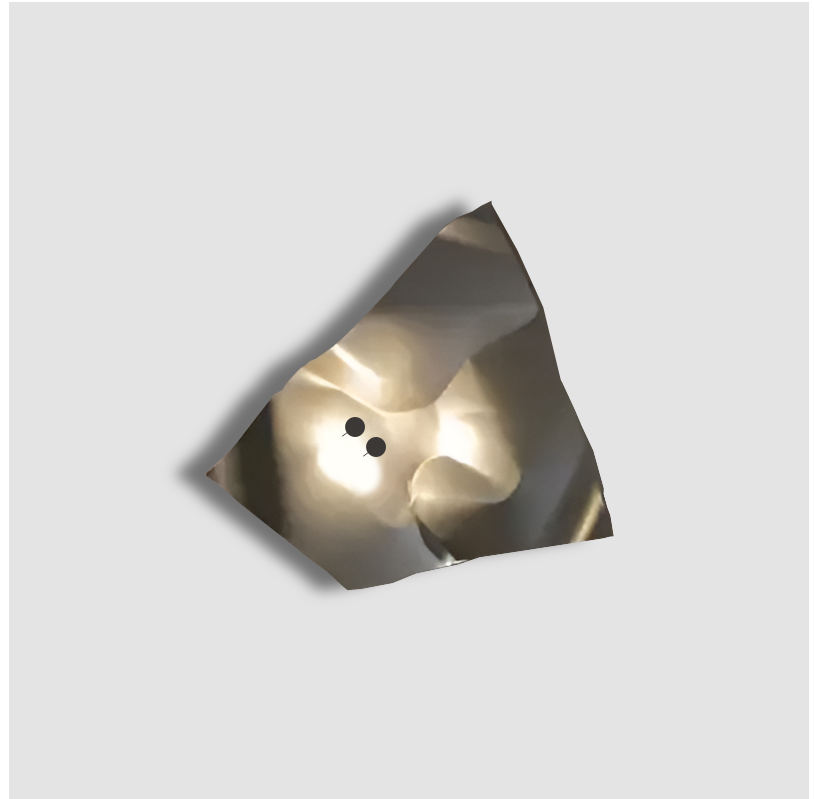

ZONA D'OMBRA SURFACE

D132184-

base number Finish
Options

PROJECT
TYPE
SPECIFIER
QUANTITY
DATE

1. To build a product code in our configurator select the specify button on the base model # product page
2. To build a manual product code on this datasheet choose from the options listed below in blue font and add the suffix to the base model #

GENERAL

Series: Zona D'ombra
Partner: Knikerboker
Division: Design
Installation: Surface
Product Type: Wall Surface
Mounting Location: Wall
Light Distribution: Indirect

PHYSICAL

Shape: Abstract
Length (mm): 1080
Length (in): 42 1/2
Width (mm): 230 - 260
Width (in): 9 1/16
Height (mm): 920
Height (in): 36 1/4
Fixture Finish: EWH / EBK / MAN / COF / PRD / EBN / SAH / CHA / APK / SLF / GLF / CLF / BRL
Fixture Material: Aluminum

ELECTRICAL

Lamp Type: LED
Input Wattage (W): 28
Dimming: Non-Dimming / Phase Dimming (120vac Only)
Driver Included: No
Driver Location: Remote
Driver Type: Constant Current - Universal
Driver Class: Class 2
Input Voltage (V): 120 - 277
Constant Current (MA): 350

LED

Color Temperature (°K): 3000
Max. Delivered Lumen (lm): 3900
CRI: >85 CRI
Lamp Life (hrs): 50000

OPTICAL

Adjustability: Tilt 90°

RATINGS AND CERTIFICATIONS

Certified By: Certified for North American Standards
IP rating: IP20