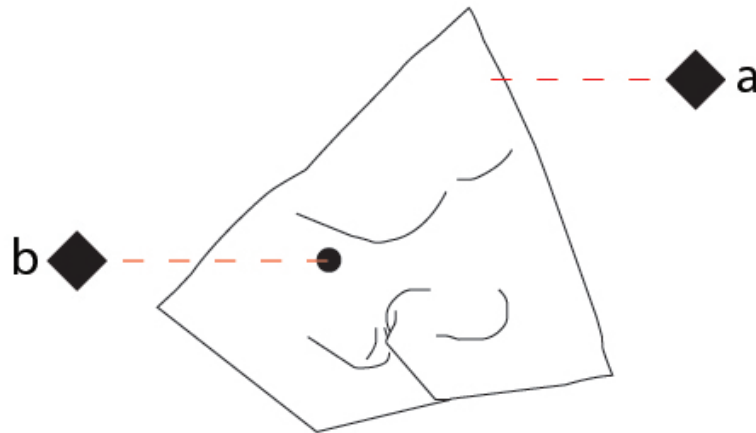

ZONA D'OMBRA SURFACE

D132182-

PROJECT

TYPE

SPECIFIER

QUANTITY

DATE

D